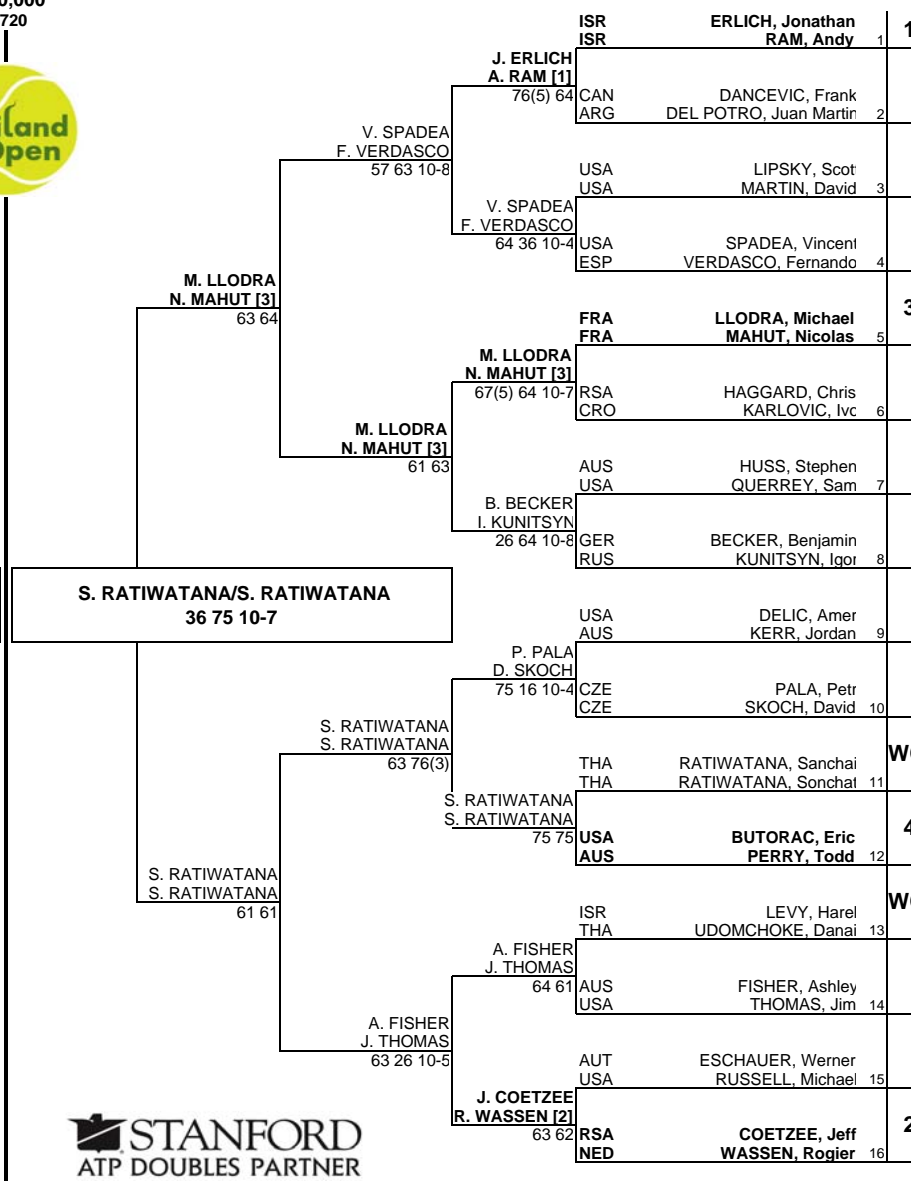

MAIN DRAW SINGLES

Thailand Open 24-30 September 2007 Hard, Greenset $550,000 1,720

MAIN DRAW DOUBLES

Seeded Players		Rank	Prize Money	Pts.	Lucky Losers
1	DJOKOVIC, Novak	3	Winner $76,500	175	Stadler - Lee (Knee)
2	RODDICK, Andy	5	Finalist $45,000	120	Bastl - Djokovic (Back)
3	BERDYCH, Tomas	10	Semi-Finalist $26,500	75	Martin - Johansson J (Fatigue)
4	HAAS, Tommy	11	Quarter-Finalist $15,550	40	Siriluehathaiwattana - Johansson, T (Flu)
5	MOYA, Carlos	15	2nd Round $9,150	15	King - Roddick (Foot)
6	TURSUNOV, Dmitry	29	1st Round $5,385	0	Retirements/W.O.
7	KARLOVIC, Ivo	30	Last Direct Acceptance		
8	VERDASCO, Fernando	36	Zverev - 103		

Seeded Players		Rank	Prize Money (Per Team)	Pts.	Alternates
1	J. Erlich / A. Ram	36	Winner $26,550	175	
2	J. Coetzee / R. Wassen	55	Finalist $15,650	120	
3	M. Llodra / N. Mahut	68	Semi-Finalist $9,200	75	
4	E. Butorac / T. Perry	74	Quarter-Finalist $5,545	40	Retirements/W.O.
			First Round $2,000	0	
	Tom Barnes		Last Direct Acceptance		
			Becker/Kunitsyn - 139		
	ATP Supervisor